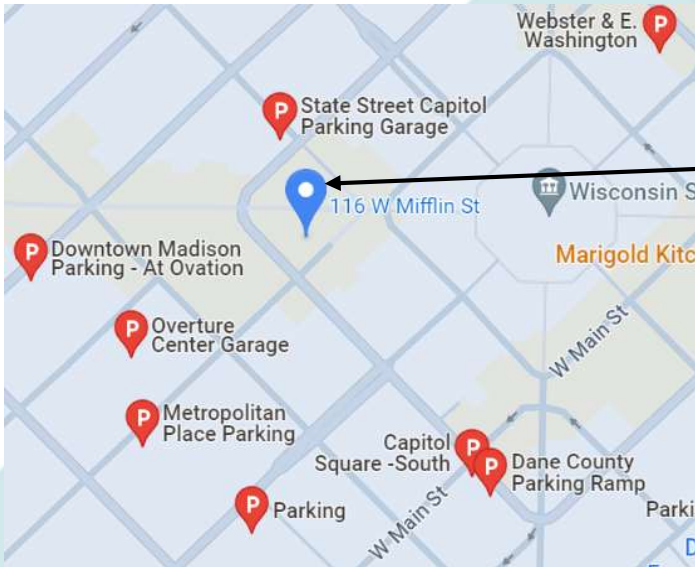

## Parking Ramps in Red

**The Ivory Room Piano Bar  
116 West Mifflin Street**

**Has 2 Entrances:  
Mifflin & State**

**Please use the Mifflin Street  
Entrance (Picture below)**